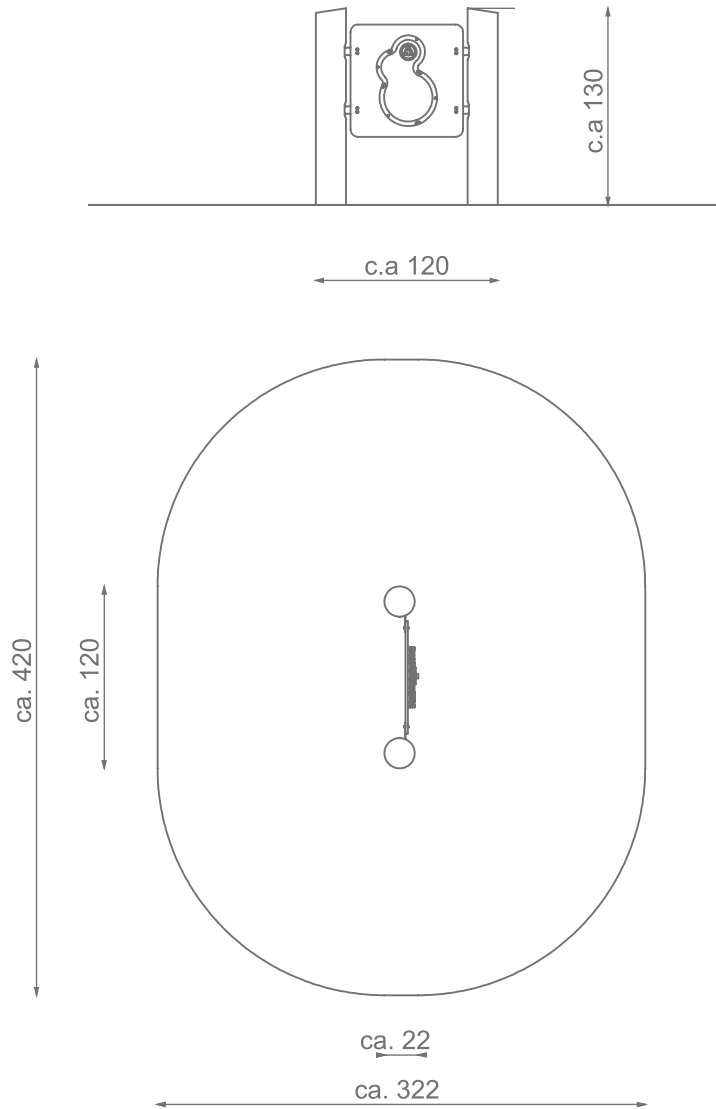

Information about the product

Dimensions	ca. 120 x 22 cm
Safety zone	ca. 420 x 322cm
Safety zone area	ca. 11,5 m ²
Overall height	ca. 130 cm
Free fall height	-
Amount of users	1
Product complies with EN 1176-1:2017-12	Tak
Availability of spare parts	Tak
Age range	1-12

Functions

Socializing

Sensory
Integration

Education panel

SCALE 1:50

Materials

Natural robinia wood

Elements:
HDPE 15 mm